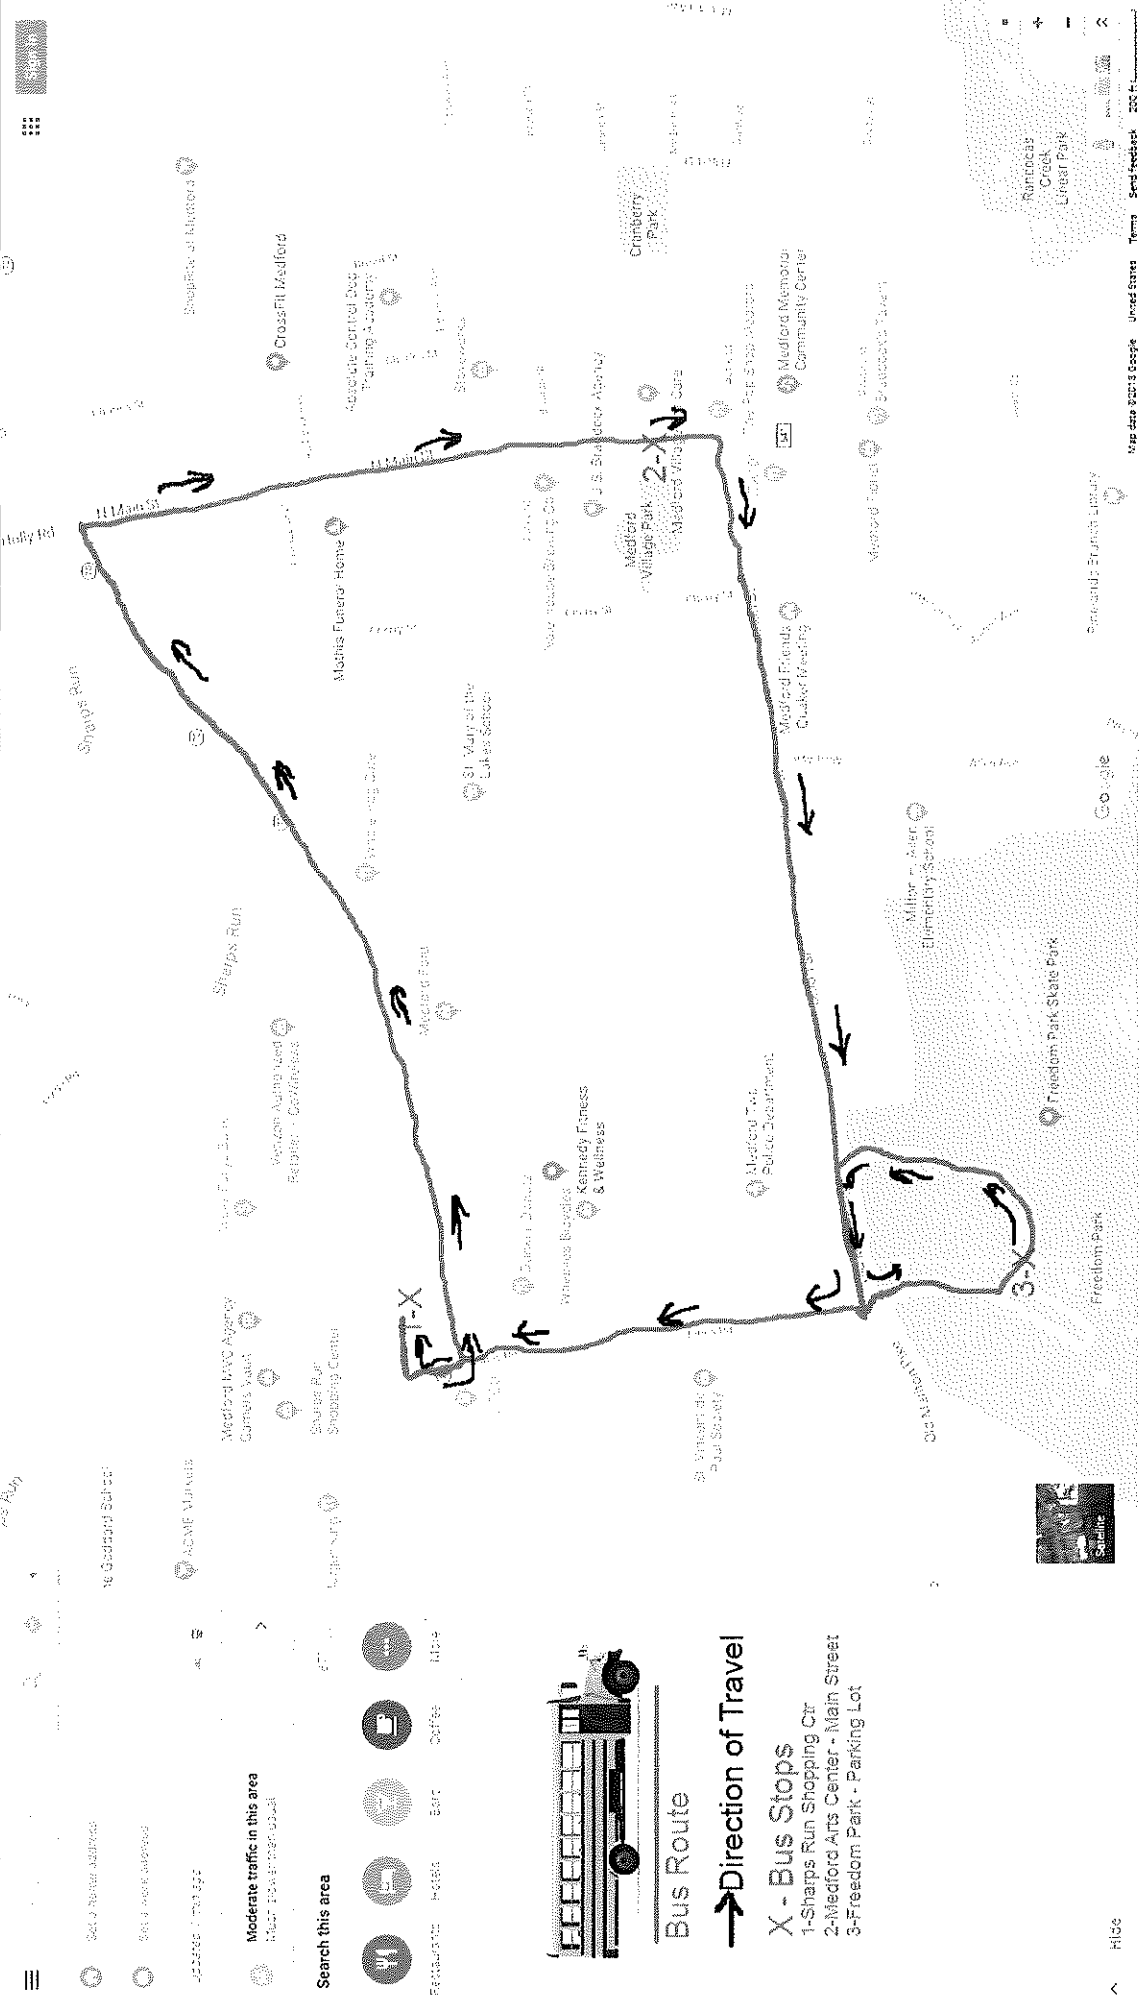

8/21/18

19 Goodland Street

ACME VARIANTS

Moderate traffic in this area
More than average usual

Search this area

Restaurants, Pubs, Bars, Coffee, Hotels

Bus Route

→ Direction of Travel

X - Bus Stops

- 1-Sharps Run Shopping Ctr
- 2-Medford Arts Center - Main Street
- 3-Freedom Park - Parking Lot

Hide

Map data ©2018 Google, United States, Terms, Send feedback, 200 ft